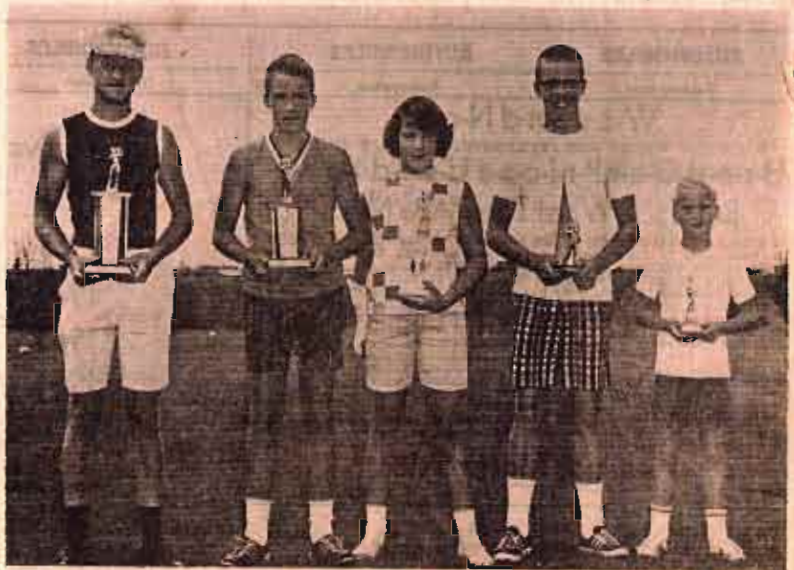

Lochland ^{4/5} COUNTRY CLUB

Jr. Golf Class Lessons

Every Thursday morning starting June 10 to July 15. JACK WEINGART, P.G.A. Golf Professional.

9:00 a.m. Class: AGE

Judy Swanson	7
Bob Mastin	7
Sheri Rosenberg	7
Richard Portwood	7
Elizabeth Freed	8
Dan McCarty	8
Mike Wagner	7
Jerry Whelan	7
Karen Smith	8
Todd Malouf	9
Kathy Mastin	9
John Welch	9
Susan Beidack	9
Kim Stickle	9
Peggy Smith	9
Pat Lebsack	7

9:30 Class: AGE

Julia Thorne	10
Beth Mastin	10
Carol Portwood	10
Mike McCarty	10
John McClure	10
Ricky Hoffmeister	10
Susan Swanson	10
Dave Magnuson	10
Angola Sperandio	10
Dan Whelan	11
Monte Malouf	11
Jim Moore	11
Lori Smith	11
Pat Smith	11
Scott Stickle	11

10:00 Class: AGE

Greg Freed	11
Steve Wagner	11
Faythe DeWitt	11
Mary DeWitt	10
Arthur Smith	12
Carla Sperandio	12
Ann Mastin	12
Carol Dandinger	12
Sally Beidack	13
Tim Lebsack	13
Karen Moore	13
Jack McCarty	13
Terri Phillips	13
Margaret Whelan	13
Sue Bindarup	12
Janice Yerman	12
Fred Hyde	13

10:30 Class: AGE

Debbie Rutt	14
Debra Magnuson	14
Susan Uridil	14
Trish Guilfoyle	14
Peggy Boumann	14
Barbara Smith	14
Larry DeMars	17
Marc Clayton	16
Jeff Freed	14
Jim Bonehoom	15
Joe Kealy	15
Max DeWitt	13
Mark DeWitt	15
Dave Wagner	13
Mike Butler	16
Dave Glass	14
Mike Ray	14
Jim Butz	14
Gene Smith	13
Laurie McDonald	16

Lochland 1965 Junior Golf Champions ^{9/65}

Champions in the Lochland Country Club junior golf tournament recently received their trophies. The champs are, from left, Mary DeWitt, championship flight; Gene Smith, runner-up in championship flight; Lori Smith, girls nine-hole; Tim Lebsack, boys nine-hole; and Pat Lebsack, three-hole. (Tribune Photo by Pat Patterson)

Lochland Junior Tourney to Start

The fourth annual Lochland Country Club Junior Golf championship tournament starts Thursday, July 22 with an 18-hole qualifying round. Match play will start Friday, July 23.

The tournament will include nine-hole and three-hole divisions with youths 7-17 eligible to compete. All juniors who are members of Lochland and will not reach their 18th birthday by Thursday are eligible to compete.

There will be a lunch served in the pennant room on Thursday, sponsored by the Junior Golf Committee. Mrs. James Moore is serving as chairman of the committee.